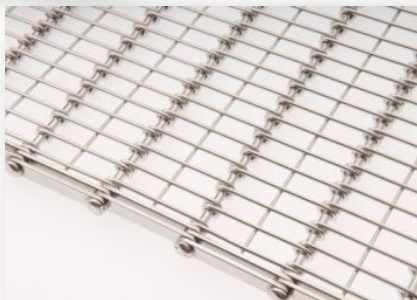

Jackstone Double Impingement Crust-freezer

Fully Accessible, Highly Efficient, Easy to Use & Clean,
Quickly Installed

Package Assembled
Delivered to Site

Low Level Product
Infeed & Exit

Product Path through Freezer

Compact Packed Freezing
System for Quick-Crusting
Before Slicing

Stainless Steel Eye-
Link Belt for Solid
Products

Stainless Steel Plate-
Link Belt for Soft
Products